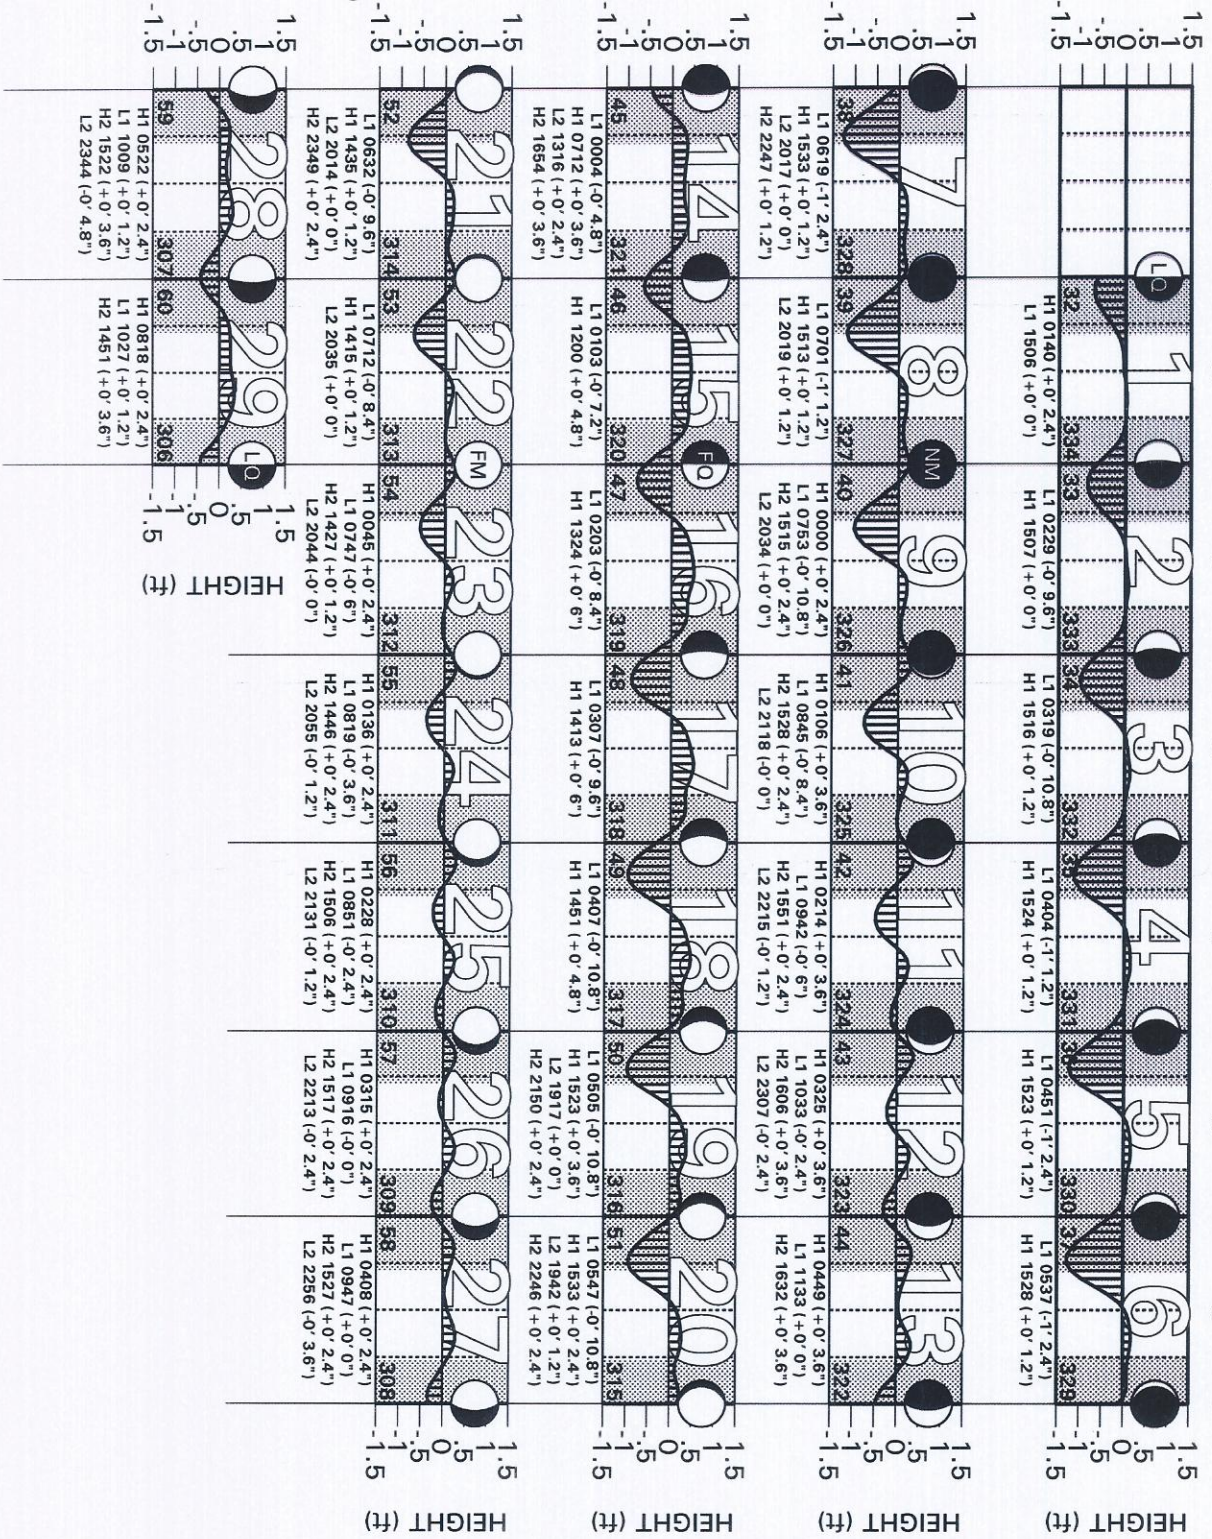

## CENTRAL STANDARD TIME

SUN MON TUE WED THU FRI SAT

PORT ARANSAS JETTIES